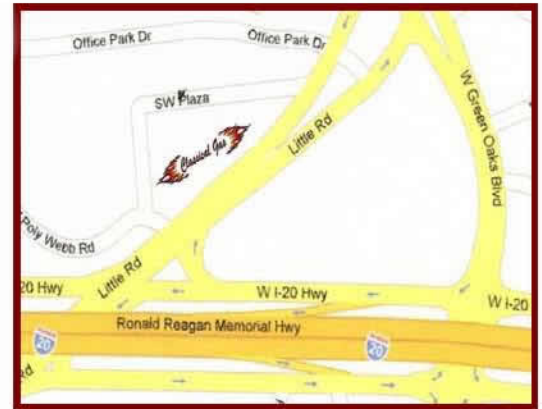

brings you

NOSTALGIA NIGHTS

at

301 SW Plaza

Arlington, TX 76016

(NW corner of I20 & Little Road)

**“Cruise In” Every Friday Night
From 6:00 pm to 10:00 pm!**

*Listen to some old classic
tunes!*